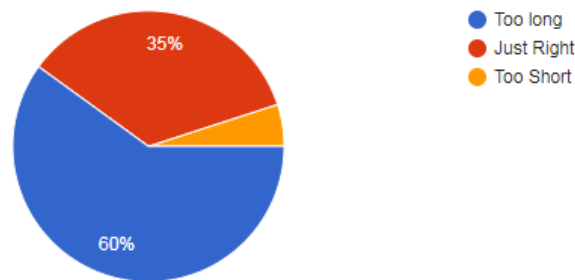

### Our Findings

- Overall the majority of children have had a positive start to school life with 80% of children settling well or extremely well.
- The staggered entry process was deemed too long by most parents, as the pie chart below shows.